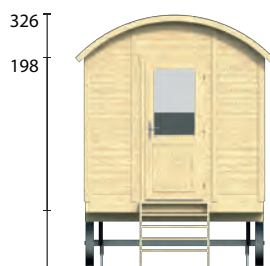

# Angelo Gypsy wagon

All sizes are approximate and in cm

 14,2m<sup>2</sup>

 28,4m<sup>3</sup>

 17,3m<sup>2</sup>

 18mm

 19mm

 3-6-3mm

965/155kg - wheels set

400x120x105cm

312x120x32cm - wheels set