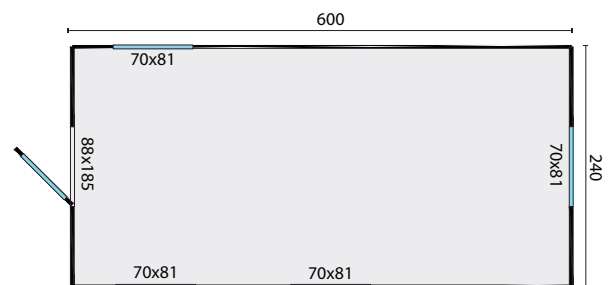

# Angelo Gypsy wagon

All sizes are approximate and in cm

 14,2m<sup>2</sup>

 28,4m<sup>3</sup>

 17,3m<sup>2</sup>

 18mm

 19mm

 3-6-3mm

965/155kg - wheels set

400x120x105cm

312x120x32cm - wheels set