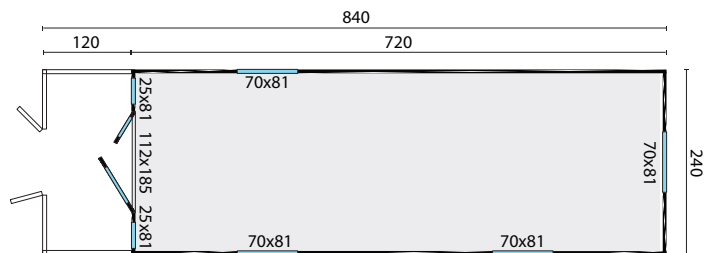

## Jimmy Gypsy wagon

326  
198

All sizes are approximate and in cm

16,8m<sup>2</sup>

18mm

33,6m<sup>3</sup>

19mm

23,1m<sup>2</sup>

3-6-3mm

1420kg

155kg - wheels set

476x120x120cm

312x120x32cm - wheels set