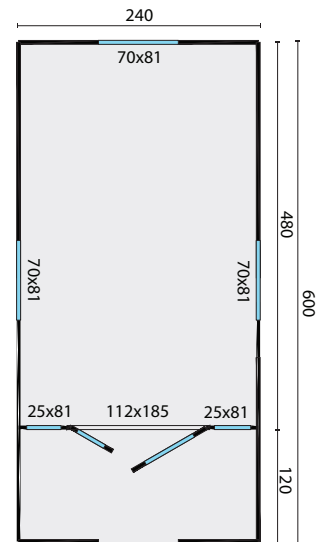

## Johnny Gypsy wagon

326  
198

All sizes are approximate and in cm

14,2m<sup>2</sup>

18mm

28,4m<sup>3</sup>

19mm

17,3m<sup>2</sup>

3-6-3mm

960/155kg - wheels set

400x120x103cm

312x120x32cm - wheels set