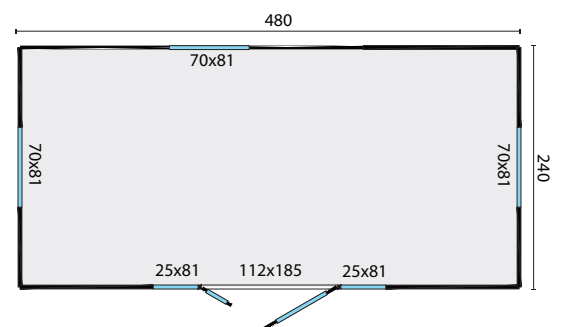

TUINDECO

LEADING IN GARDEN PRODUCTS

40.0179

Patricia Gypsy wagon

All sizes are approximate and in cm

 11,5m²

 23,0m³

 14,3m²

 18mm

 19mm

 3-6-3mm

830/155kg - wheels set

400x120x85cm

312x120x32cm - wheels set