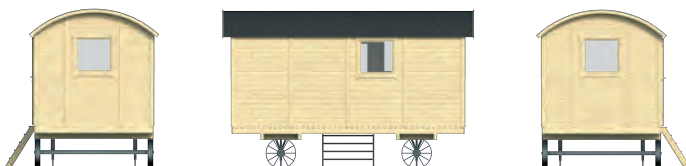

TUINDECO

LEADING IN GARDEN PRODUCTS

40.0179

Patricia Gypsy wagon

All sizes are approximate and in cm

 11,5m²

 23,0m³

 14,3m²

 18mm

 19mm

 3-6-3mm

830/155kg - wheels set

400x120x85cm

312x120x32cm - wheels set