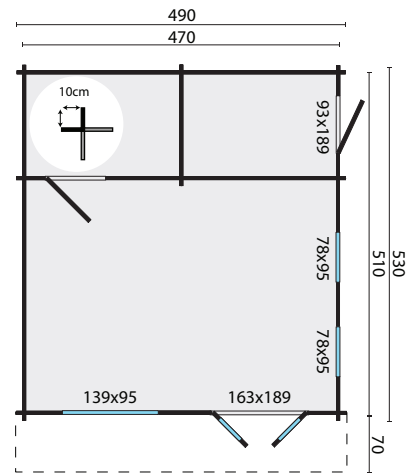

TUINDECO

LEADING IN GARDEN PRODUCTS

40.7182 Berlin

All sizes are approximate and in cm

 24,0m²

 72,0m³

 34,4m²

 18mm

 44mm

 4-6-4mm

1600/1600kg

600x115x60cm

600x115x60cm