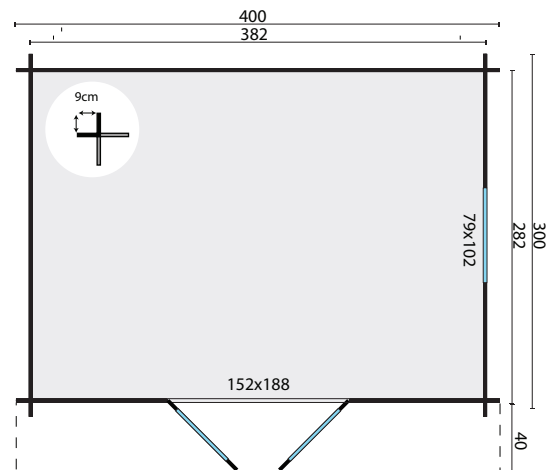

# 40.7220 Dyre

All sizes are approximate and in cm

 10,2m<sup>2</sup>

 21,2m<sup>3</sup>

 14,5m<sup>2</sup>

-

 40mm

 4-6-4mm

710kg

400x115x56cm