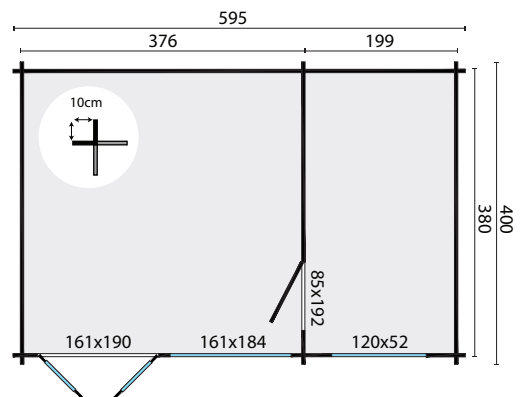

TUINDECO

LEADING IN GARDEN PRODUCTS

40.0759

Flow

All sizes are approximate and in cm

14,3+7,6m²

-

50,0m³

40mm

25,0m²

3-6-3mm

1300kg

595x120x66cm