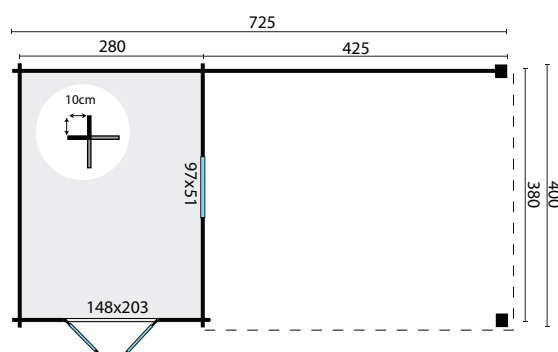

TUINDECO

LEADING IN GARDEN PRODUCTS

40.0751

Gunnar

All sizes are approximate and in cm

 10,1+16,0m²

 23,6m³

 30,6m²

-

 44mm

 3-6-3mm

1500kg

600x120x66cm