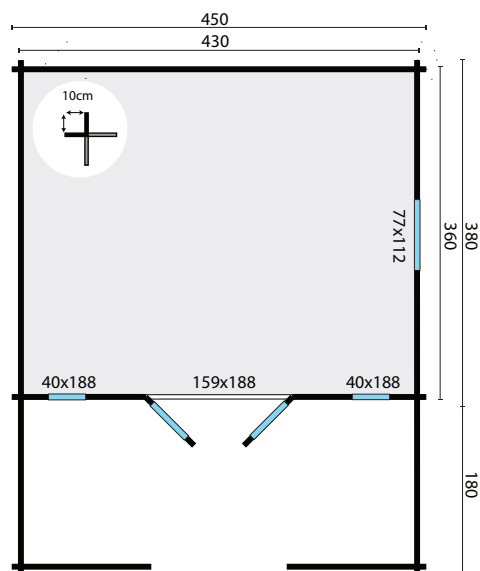

TUINDECO

LEADING IN GARDEN PRODUCTS

40.0779

Heino

All sizes are approximate and in cm

15,5+8,6m²

-

34,0m³

44mm

29,0m²

4-6-4mm

1274kg

580x120x60cm