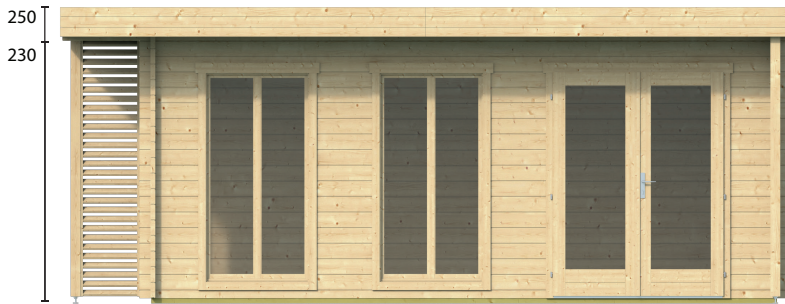

TUINDECO

LEADING IN GARDEN PRODUCTS

40.0744

Hildegard

250
230

All sizes are approximate and in cm

20,8m²

-

50,0m³

44mm

32,0m²

3-6-3mm

1000kg

600x114x73cm