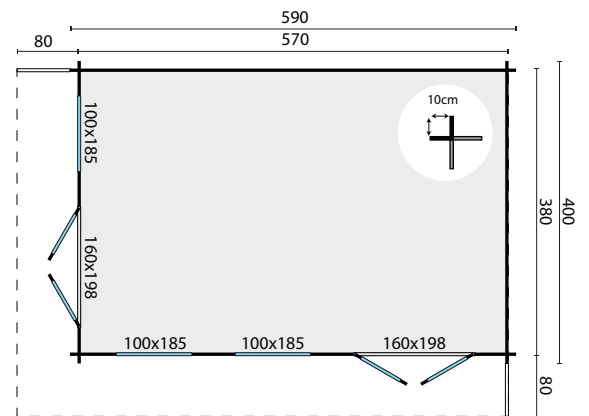

TUINDECO

LEADING IN GARDEN PRODUCTS

40.0744

Hildegard

250
230

All sizes are approximate and in cm

20,8m²

-

50,0m³

44mm

32,0m²

3-6-3mm

1000kg

600x114x73cm