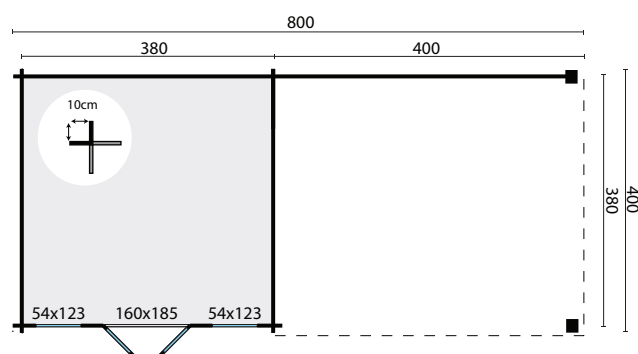

# Kwaspa

All sizes are approximate and in cm

13,8+14,6m<sup>2</sup>

-

34,5m<sup>3</sup>

44mm

36,4m<sup>2</sup>

3-9-3mm

1494kg

440x114x97cm