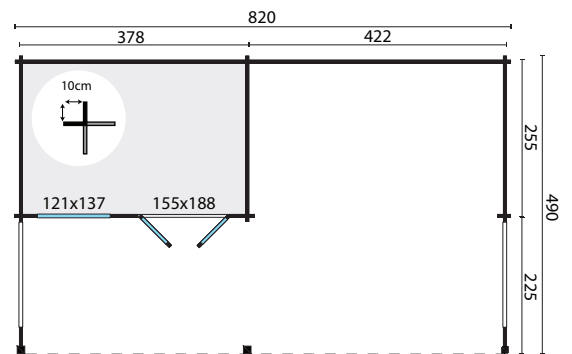

TUINDECO

LEADING IN GARDEN PRODUCTS

40.0888

Lilou

228

All sizes are approximate and in cm

9,1+28,4m²

-

21,1m³

40mm

44,3m²

3-6-3mm

1350/480/140kg

600x114x59cm

525x114x32cm

150x114x16cm