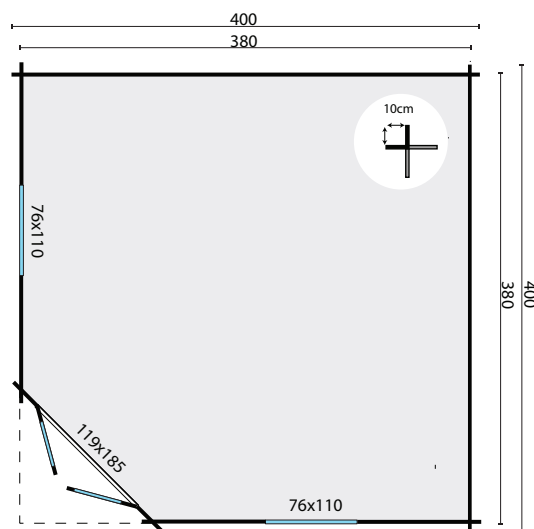

TUINDECO

LEADING IN GARDEN PRODUCTS

40.0780

Lotte

All sizes are approximate and in cm

 13,2m²

 33,0m³

 21,0m²

-

 44mm

 4-6-4mm

1050kg

460x120x76cm