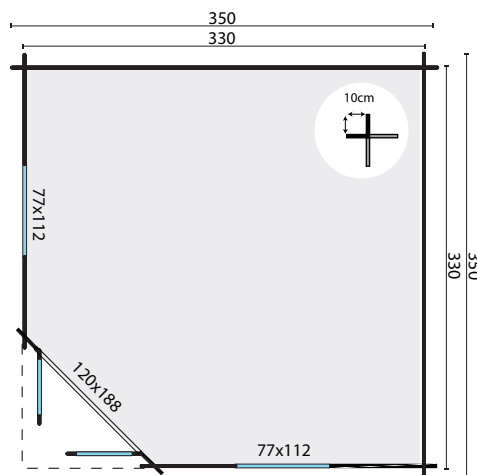

TUINDECO

LEADING IN GARDEN PRODUCTS

40.0773

Nilsson

All sizes are approximate and in cm

 **9,8m²**

 **25,5m³**

 **15,6m²**

-

44mm

4-6-4mm

902kg

350x120x67cm