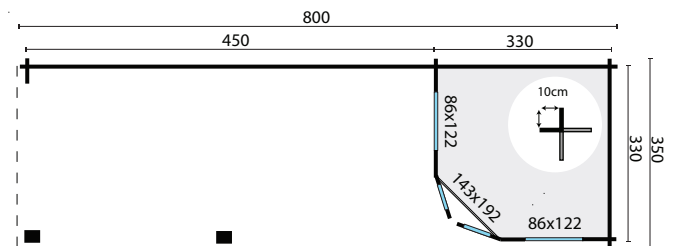

TUINDECO

LEADING IN GARDEN PRODUCTS

40.0727

Paiva

All sizes are approximate and in cm

 **9,7+14,8m²**

-

 **29,4m³**

 **44mm**

 **37,7m²**

 **3-6-3mm**

 **1700kg**

600x120x68cm