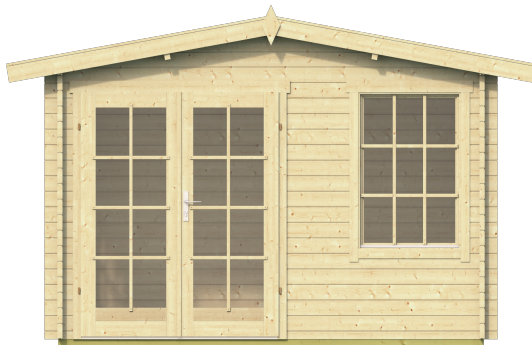

TUINDECO

LEADING IN GARDEN PRODUCTS

40.7355

Philip

234
205

All sizes are approximate and in cm

7,15m²

-

15,0m³

40mm

11,0m²

3-6-3mm

680kg

350x114x62cm