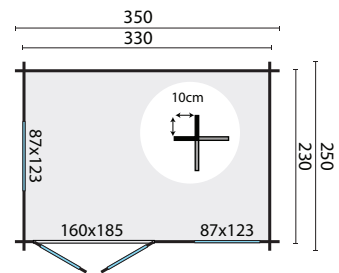

TUINDECO

LEADING IN GARDEN PRODUCTS

40.7355

Philip

234
205

All sizes are approximate and in cm

7,15m²

-

15,0m³

40mm

11,0m²

3-6-3mm

680kg

350x114x62cm