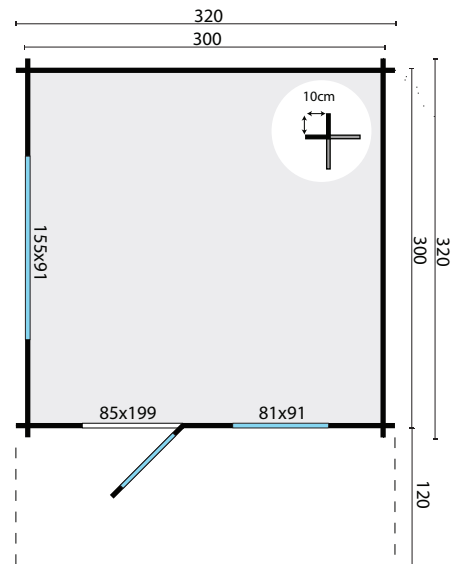

# Riho

All sizes are approximate and in cm

8,5m<sup>2</sup>

20,0m<sup>3</sup>

15,5m<sup>2</sup>

-

40mm

3-6-3mm

760kg

440x120x55cm