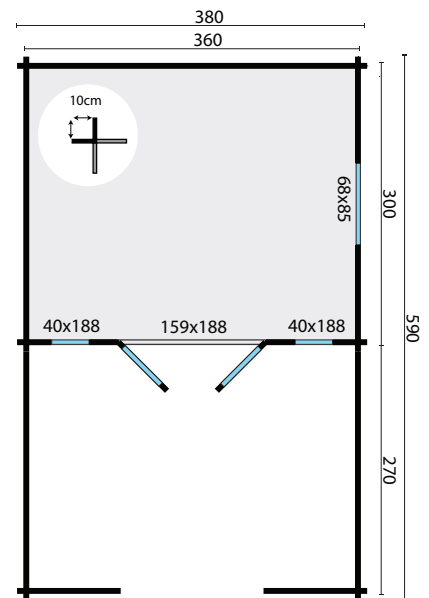

TUINDECO

LEADING IN GARDEN PRODUCTS

40.0769

Sanstrov

All sizes are approximate and in cm

10,8+9m²

-

26,0m³

44mm

24,8m²

4-6-4mm

1216kg

600x120x54cm