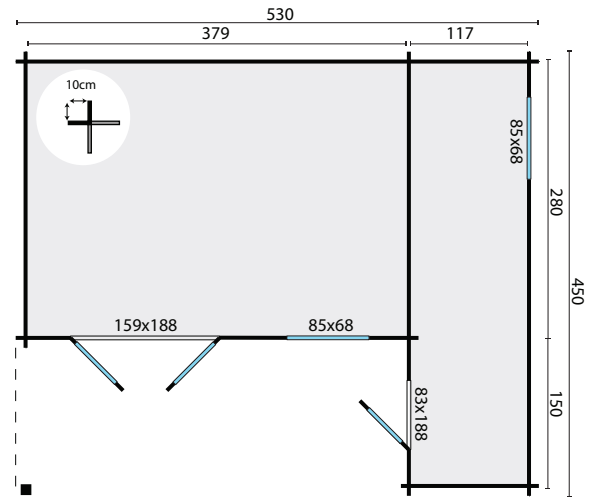

TUINDECO

LEADING IN GARDEN PRODUCTS

40.0766

Wolfgang

All sizes are approximate and in cm

10,6+5,4m²

-

24,4+12,4m³

44mm

27,0m²

4-6-4mm

1377kg

573x120x73cm