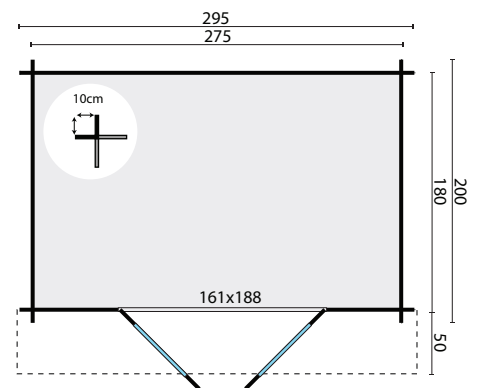

TUINDECO

LEADING IN GARDEN PRODUCTS

40.0201 Anja

All sizes are approximate and in cm

 4,7m²

 10,0m³

 8,3m²

-

 28mm

 4mm

404kg

400x114x38cm