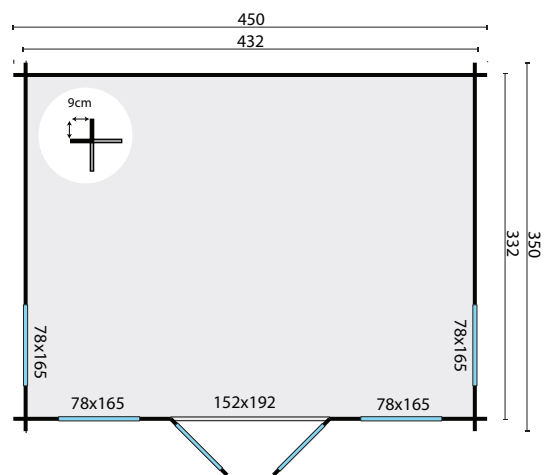

TUINDECO

LEADING IN GARDEN PRODUCTS

40.0737

Arne

All sizes are approximate and in cm

14,3m²

-

34,3m³

28mm

18,6m²

4mm

750kg

470x115x56mm