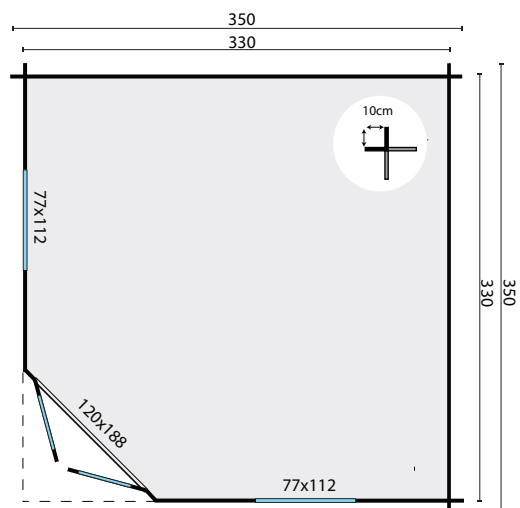

TUINDECO

LEADING IN GARDEN PRODUCTS

40.0801

Dagmar

298

218

All sizes are approximate and in cm

10,8m²

-

27,0m³

28mm

15,6m²

4mm

640kg

350x120x57cm