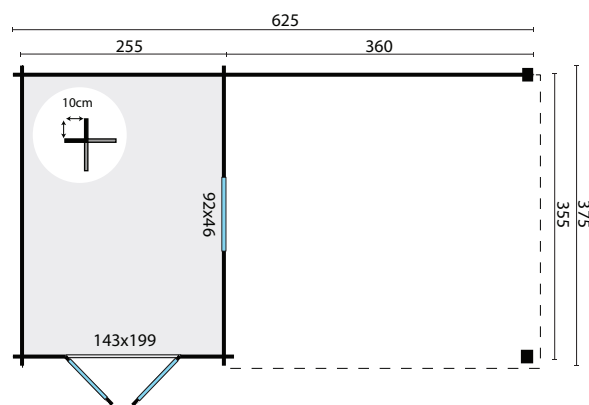

TUINDECO

LEADING IN GARDEN PRODUCTS

40.0748

Diederick

All sizes are approximate and in cm

8,7+12,5m²

-

21,0m³

28mm

24,8m²

4mm

930kg

420x120x62cm