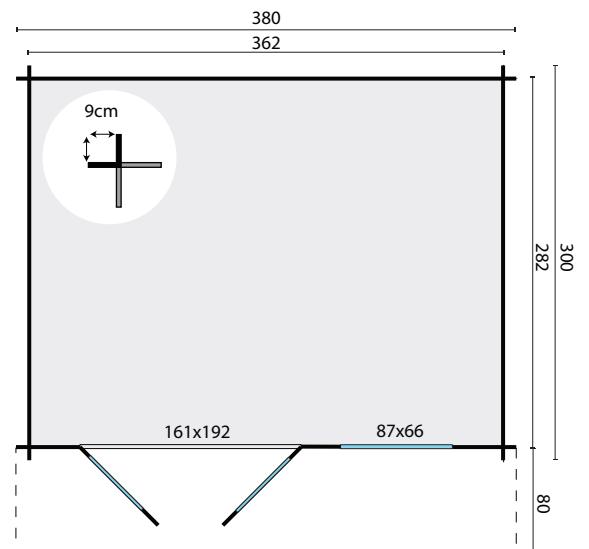

# Ingmar

All sizes are approximate and in cm

 10,2m<sup>2</sup>

 22,5m<sup>3</sup>

 16,7m<sup>2</sup>

-

 28mm

 4mm

630kg

380x115x53cm