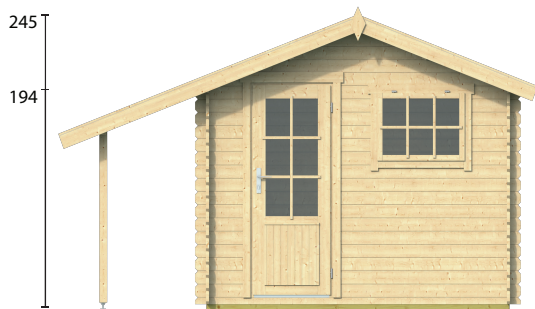

TUINDECO

LEADING IN GARDEN PRODUCTS

40.0400

Lars

All sizes are approximate and in cm

6,4m²

-

14,0m³

28mm

15,5m²

4mm

515kg

300x114x59cm