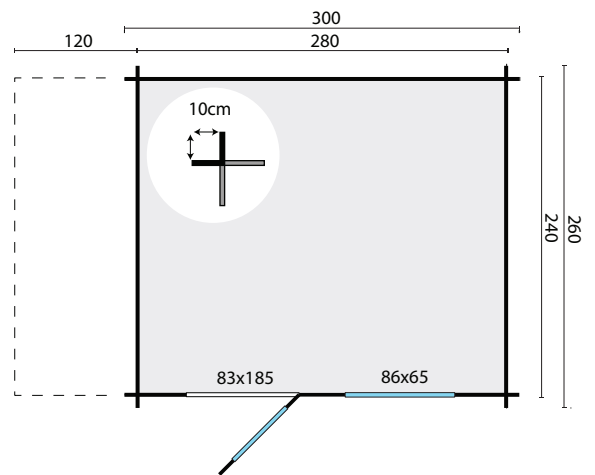

TUINDECO

LEADING IN GARDEN PRODUCTS

40.0400

Lars

All sizes are approximate and in cm

6,4m²

-

14,0m³

28mm

15,5m²

4mm

515kg

300x114x59cm