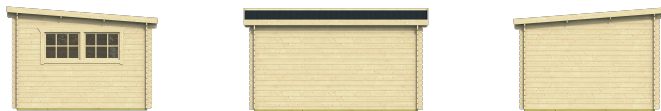

TUINDECO

LEADING IN GARDEN PRODUCTS

40.7264 Loya

All sizes are approximate and in cm

 **9,9m²**

 **21,5m³**

 **12,9m²**

-

28mm

4mm

510kg

400x115x49cm