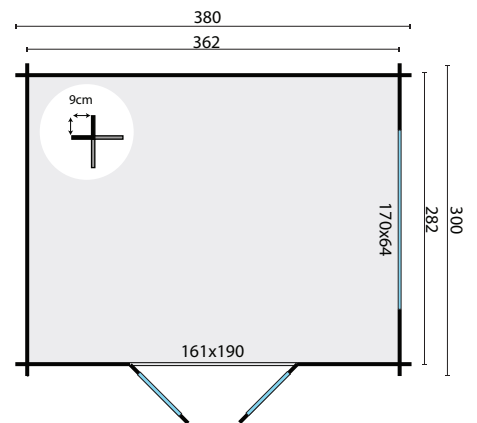

TUINDECO

LEADING IN GARDEN PRODUCTS

40.7264 Loya

All sizes are approximate and in cm

 **9,9m²**

 **21,5m³**

 **12,9m²**

-

28mm

4mm

510kg

400x115x49cm