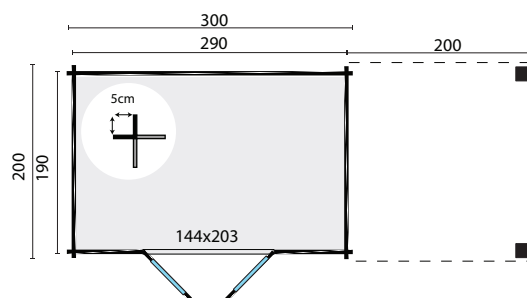

TUINDECO

LEADING IN GARDEN PRODUCTS

40.0792

Middelmodern

All sizes are approximate and in cm

5,5+4,0m²

-

12,6m³

28mm

11,0m²

4mm

495kg

500x115x34cm