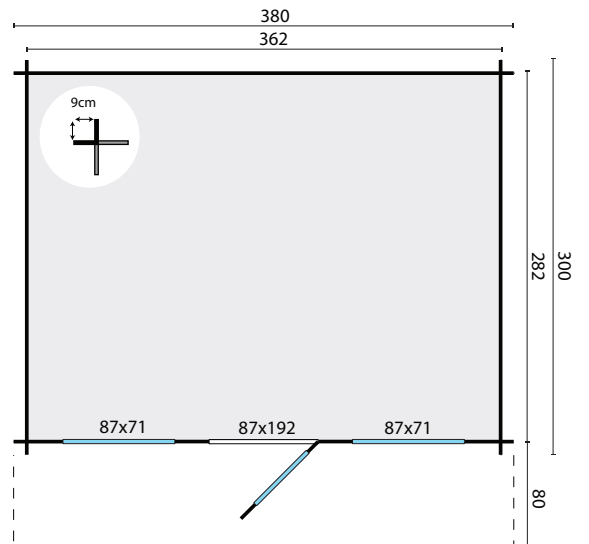

TUINDECO

LEADING IN GARDEN PRODUCTS

40.0650

Mika

247
198

All sizes are approximate and in cm

10,2m²

-

22,5m³

28mm

16,7m²

4mm

580kg

380x115x52cm