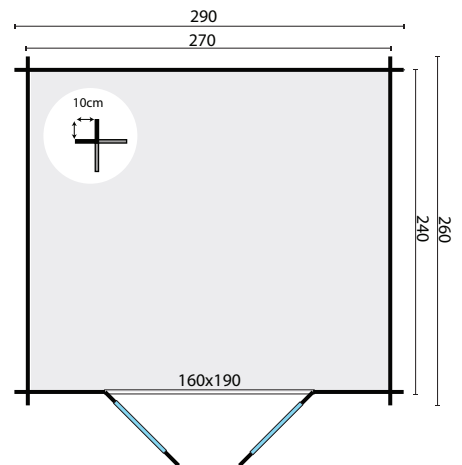

TUINDECO

LEADING IN GARDEN PRODUCTS

40.7059

Mila

228

All sizes are approximate and in cm

6,2m²

-

13,0m³

28mm

9,1m²

4mm

kg