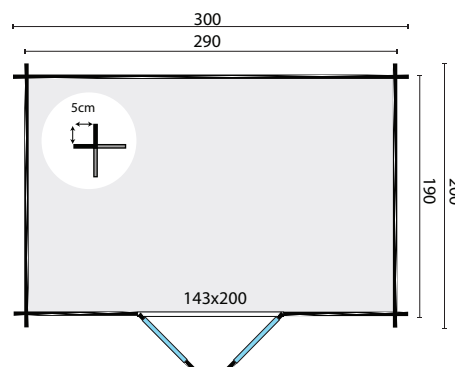

TUINDECO

LEADING IN GARDEN PRODUCTS

40.0790

Minimodern

223

All sizes are approximate and in cm

5,1m²

-

12,6m³

28mm

7,3m²

4mm

400kg

328x115x43cm