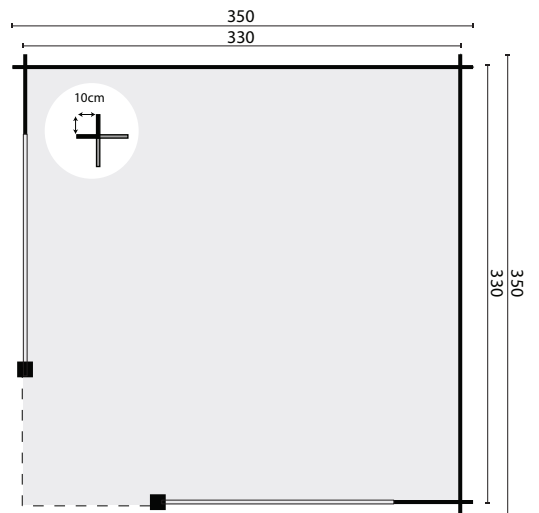

TUINDECO

LEADING IN GARDEN PRODUCTS

40.7185

Mitch

All sizes are approximate and in cm

 10,5m²

 29,4m³

 15,6m²

-

28mm

-

500kg

375x114x52cm