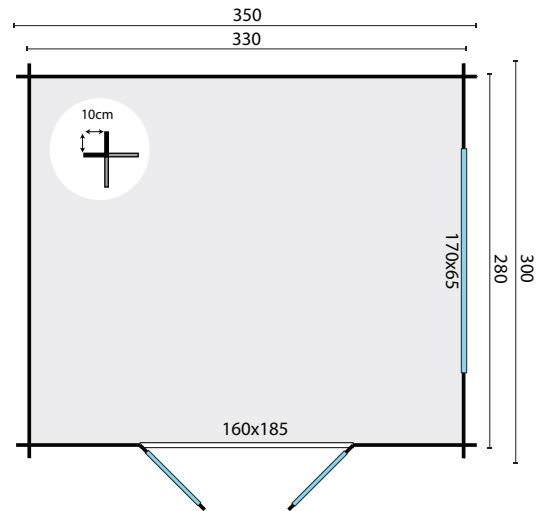

# 40.0535 Skov

All sizes are approximate and in cm

8,9m<sup>2</sup>

19,0m<sup>3</sup>

15,5m<sup>2</sup>

-

28mm

4mm

521kg

370x114x48cm