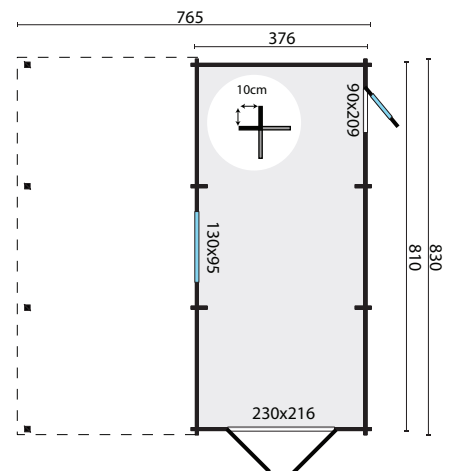

TUINDECO

LEADING IN GARDEN PRODUCTS

40.0796

Berggren Garage/Carport

All sizes are approximate and in cm

30,8+28,4m²

-

86,0m³

70mm

70,0m²

4-6-4mm

1650/1550/190kg

600x120x76cm

600x120x62cm

240x125x50cm