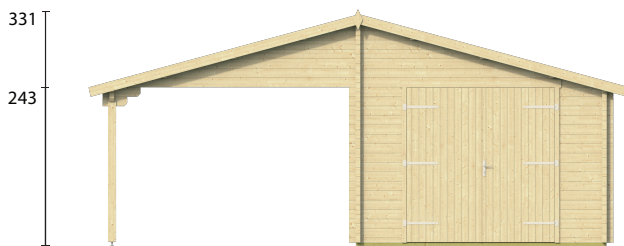

TUINDECO

LEADING IN GARDEN PRODUCTS

40.0796

Berggren Garage/Carport

All sizes are approximate and in cm

30,8+28,4m²

-

86,0m³

70mm

70,0m²

4-6-4mm

1650/1550/190kg

600x120x76cm

600x120x62cm

240x125x50cm