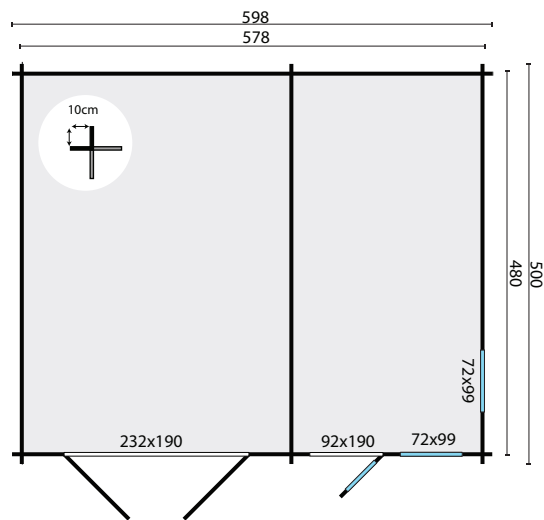

TUINDECO

LEADING IN GARDEN PRODUCTS

40.0803

Garage Moa

All sizes are approximate and in cm

15,8+11,0m²

-

67,1m³

44mm

36,0m²

3-6-3mm

1640kg

600x120x90cm