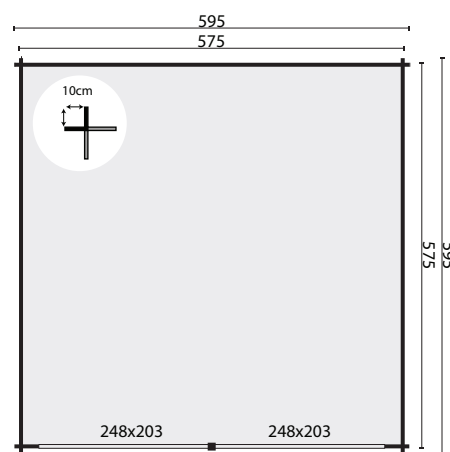

40.0800 Nysse garage open-sided Barn

All sizes are approximate and in cm

 **33,0m²**
 **96,0m³**
 **43,4m²**

 -
 **70mm**
 -

 **1650/650kg**

 **600x107x82cm**
390x107x57cm