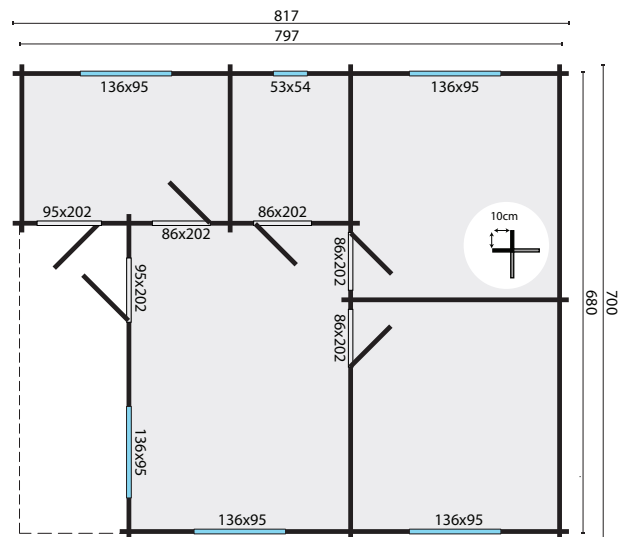

TUINDECO

LEADING IN GARDEN PRODUCTS

40.7312

Ardee

All sizes are approximate and in cm

 **44,2+6,4m²**

-

 **119,5m³**

70mm

 **64,8m²**

3-6-3mm

600x114x65cm	1350kg
600x114x78cm	1500kg
600x114x70cm	1400kg
600x114x55cm	1250kg
207x114x84cm	425kg