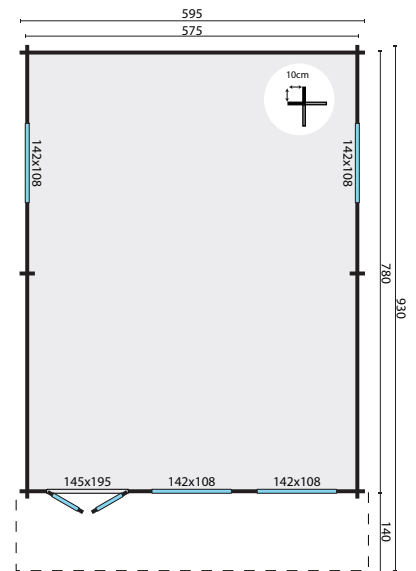

# Ballyragget

All sizes are approximate and in cm

42,6m<sup>2</sup>

-

107,8m<sup>3</sup>

70mm

59,6m<sup>2</sup>

3-9-3mm

1575/1270/360kg

600x114x72cm

400x114x88cm

150x60x210cm