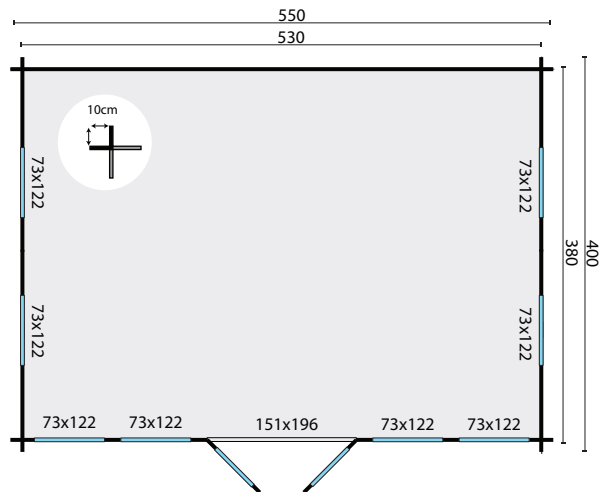

## Clockhouse Trevor

All sizes are approximate and in cm

 20,1m<sup>2</sup>

 60,3m<sup>3</sup>

 30,0m<sup>2</sup>

-

70mm

4-6-4mm

1100kg  
900kg  
300kg

570x120x54cm  
570x120x44cm  
100x200x110cm