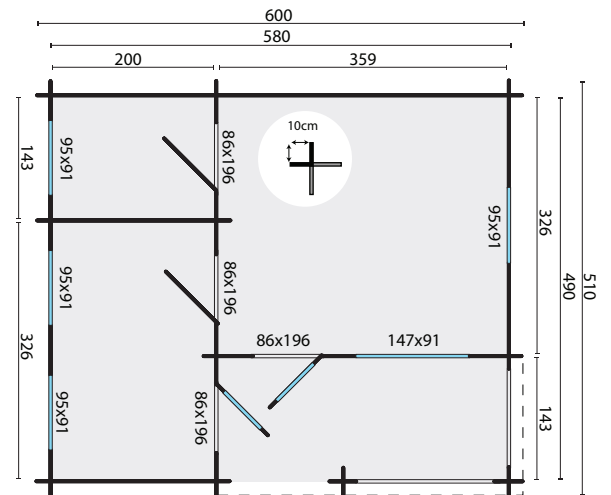

TUINDECO

LEADING IN GARDEN PRODUCTS

40.0866P

Edelweiss

All sizes are approximate and in cm

23,0+5,4m²

-

80,5m³

70mm

38,2m²

4-14-4mm