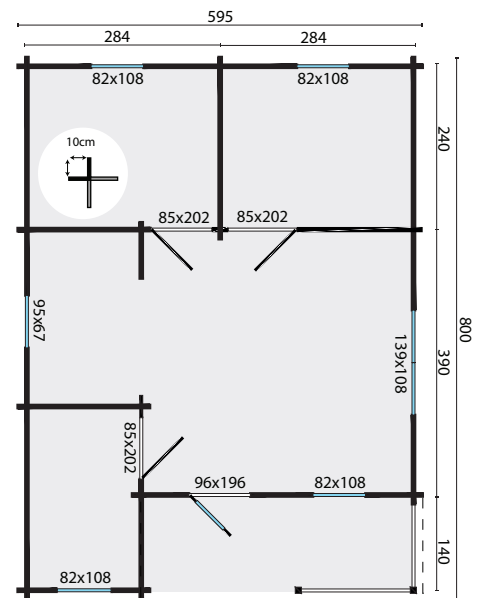

TUINDECO

LEADING IN GARDEN PRODUCTS

40.0825P

Kay

All sizes are approximate and in cm

44,8m²

125,0m³

54,9m²

-

70mm

4-6-4mm

600x120x73cm 1500kg

600x120x74cm 1500kg

600x120x80cm 1550kg

140x80x210cm 400kg