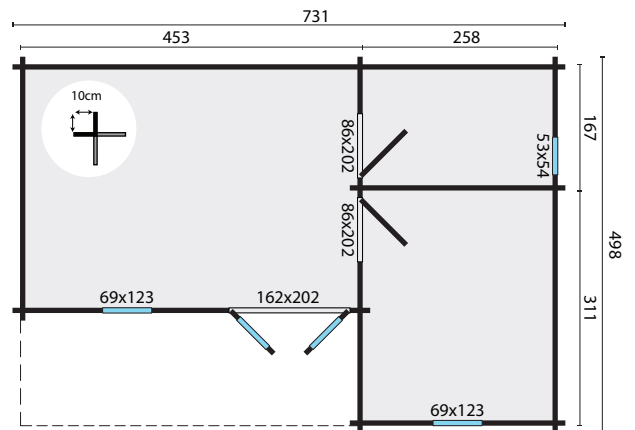

TUINDECO

LEADING IN GARDEN PRODUCTS

40.7316

Ollie

290
223

All sizes are approximate and in cm

 25,5+6,2m²

-

 63,0m³

 70mm

 39,6m²

 3-6-3mm

1400/1350kg
1400/250kg

600x114x66cm
600x114x60cm
600x114x58cm
200x90x73cm