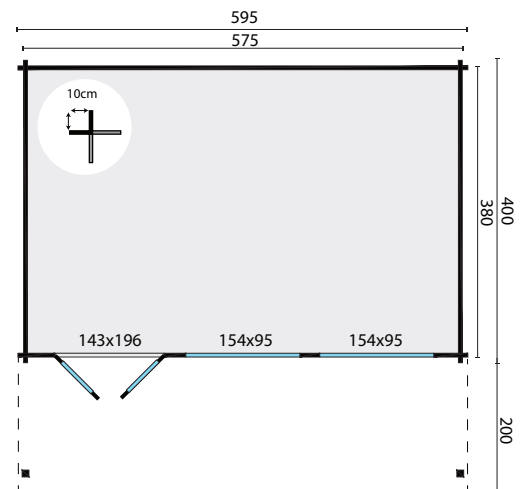

TUINDECO

LEADING IN GARDEN PRODUCTS

40.7057 Ginella

All sizes are approximate and in cm

 **21,9m²**

 **50,4m³**

 **36,0m²**

-

 **44mm**

 **4-6-4mm**

1450kg

640x115x70cm