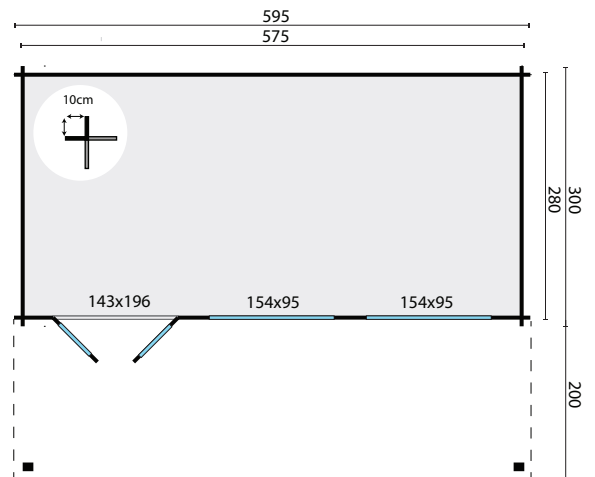

# Pinkus

All sizes are approximate and in cm

 16,1m<sup>2</sup>

 37,0m<sup>3</sup>

 30,6m<sup>2</sup>

-

44mm

4-6-4mm

1400kg

640x115x62cm