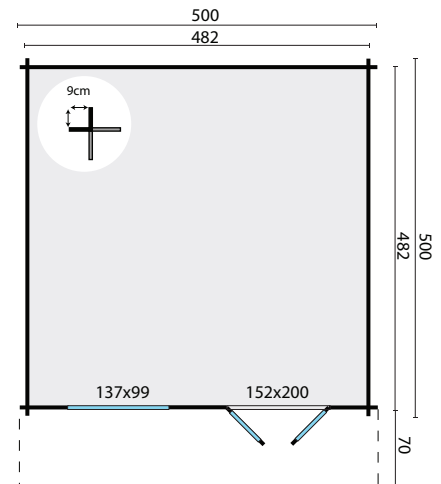

TUINDECO

LEADING IN GARDEN PRODUCTS

40.7232

Salamanca

All sizes are approximate and in cm

 23,2m²

 50,6m³

 30,2m²

 34mm

 4mm

 1050kg

 573x120x58cm