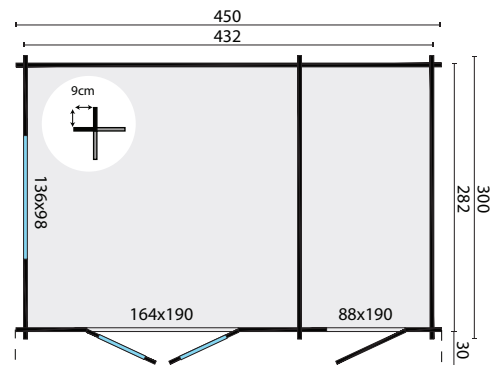

TUINDECO

LEADING IN GARDEN PRODUCTS

40.7259

Santander

All sizes are approximate and in cm

7,8+4,0m²

-

16,8+8,6m³

34mm

15,0m²

4mm

757kg

478x115x58cm