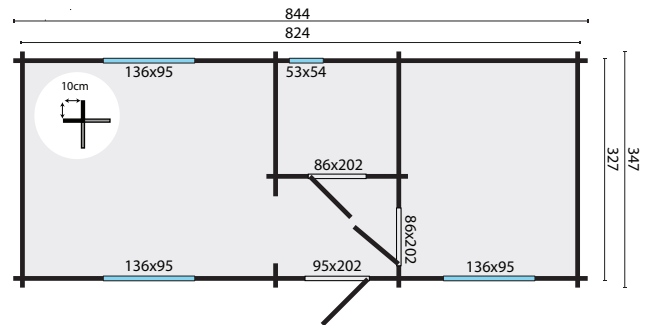

TUINDECO

LEADING IN GARDEN PRODUCTS

40.7315 Ava

All sizes are approximate and in cm

24,7m²

-

61,7m³

70mm

33,2m²

3-6-3mm

1750/1750/200kg

600x114x78cm

600x114x74cm

270x114x72cm