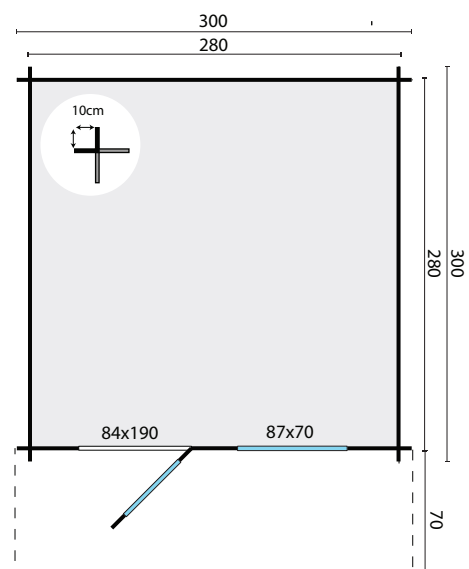

TUINDECO

LEADING IN GARDEN PRODUCTS

40.0250

Bo

All sizes are approximate and in cm

7,8m²

17,5m³

12,3m²

-

28mm

4mm

520kg

370x120x46cm